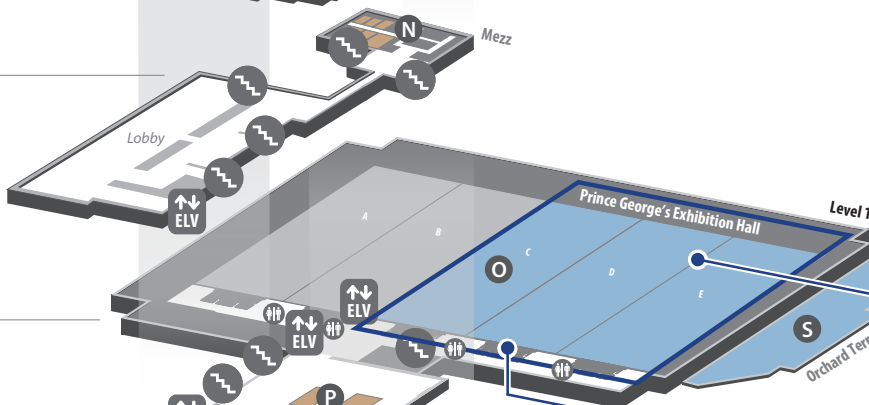

GAYLORD NATIONAL RESORT AND CONVENTION CENTER MAP

National Harbor Conference Rooms

- A National Harbor Conference Rooms

Ballroom Level

- B Maryland Ballroom
- C Chesapeake Conference Rooms
- D Potomac Ballroom
- E Baltimore Rooms
- F Fort Washington Boardroom
- G Annapolis Rooms
- H Woodrow Wilson Ballroom
- I Cherry Blossom Ballroom
- J Magnolia Rooms
- K Camellia Rooms
- L Azalea Rooms
- M Presidential Boardroom

Investment Summit Registration
Convention Center Foyer

Plenary Sessions
Potomac Ballroom

Lobby Level

- N Mezzanine Conference Rooms

Exhibition Hall
SelectUSA Tech Pavilion
U.S. Government Pavilion
Prince George's C/D/E

Lower Atrium

- O Prince George's Exhibition Hall
- P Town Square
- Q Eastern Shore Meeting Space
- R Riverview Ballroom
- S Orchard Terrace

Exhibition Hall Entrance