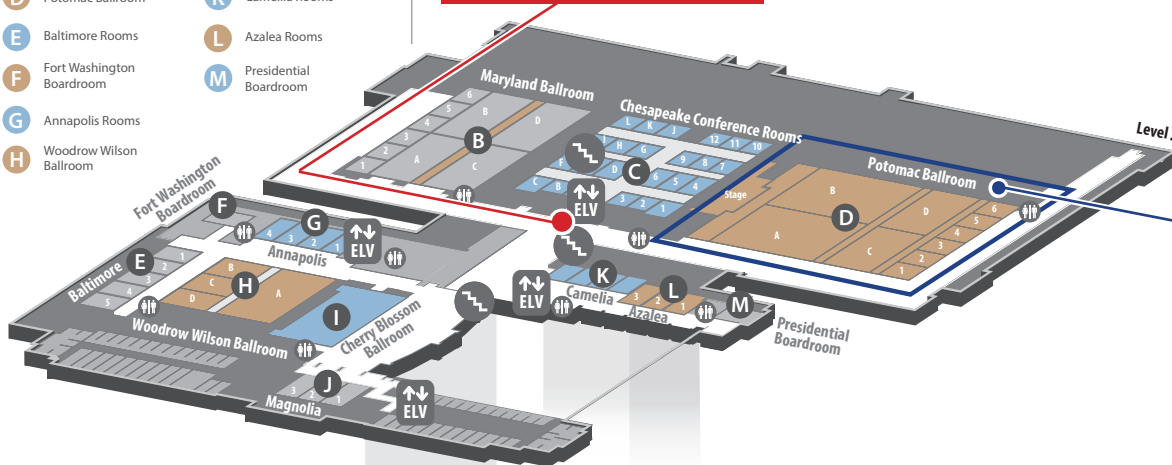

GAYLORD NATIONAL RESORT AND CONVENTION CENTER MAP

National Harbor Conference Rooms

- A National Harbor Conference Rooms

Ballroom Level

- B Maryland Ballroom
- C Chesapeake Conference Rooms
- D Potomac Ballroom
- E Baltimore Rooms
- F Fort Washington Boardroom
- G Annapolis Rooms
- H Woodrow Wilson Ballroom
- I Cherry Blossom Ballroom
- J Magnolia Rooms
- K Camellia Rooms
- L Azalea Rooms
- M Presidential Boardroom

Investment Summit Registration
Convention Center Foyer

Plenary Sessions
Potomac Ballroom

Lobby Level

- N Mezzanine Conference Rooms

Exhibition Hall
SelectUSA Tech Pavilion
U.S. Government Pavilion
Prince George's C/D/E

Lower Atrium

- O Prince George's Exhibition Hall
- P Town Square
- Q Eastern Shore Meeting Space
- R Riverview Ballroom
- S Orchard Terrace

Exhibition Hall Entrance