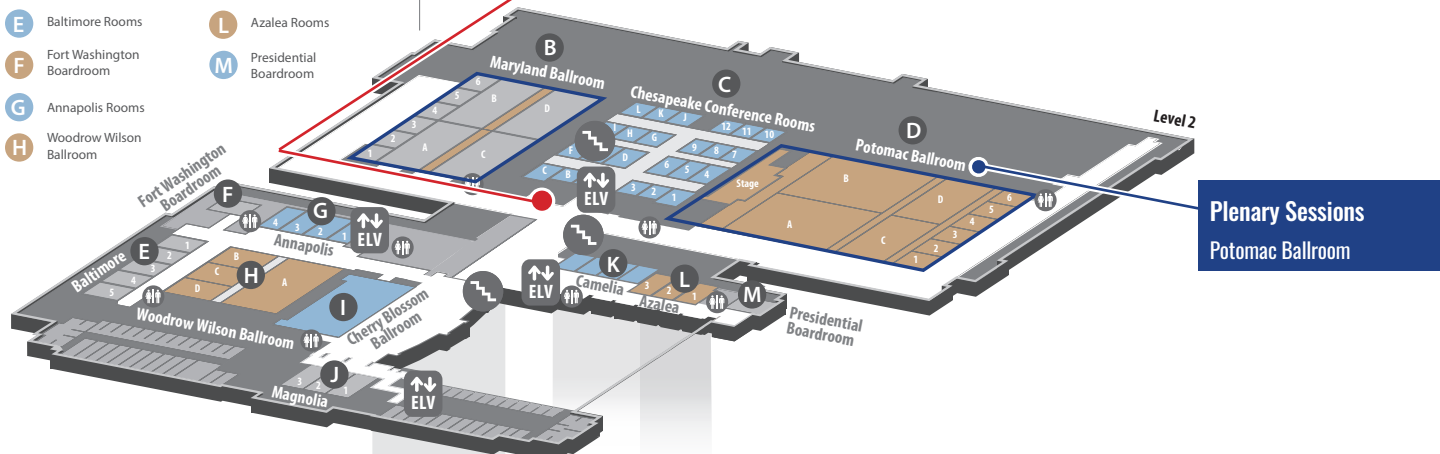

## National Harbor Conference Rooms

- A National Harbor Conference Rooms

## Ballroom Level

- B Maryland Ballroom
- C Chesapeake Conference Rooms
- D Potomac Ballroom
- E Baltimore Rooms
- F Fort Washington Boardroom
- G Annapolis Rooms
- H Woodrow Wilson Ballroom
- I Cherry Blossom Ballroom
- J Magnolia Rooms
- K Camellia Rooms
- L Azalea Rooms
- M Presidential Boardroom

## Lobby Level

- N Mezzanine Conference Rooms

## Lower Atrium

- O Prince George's Exhibition Hall
- P Town Square
- Q Eastern Shore Meeting Space
- R Riverview Ballroom
- S Orchard Terrace