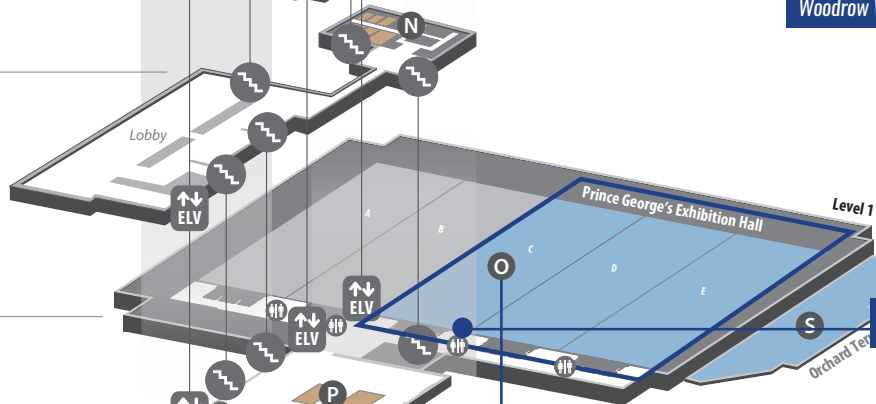

GAYLORD RESORT AND CONVENTION CENTER MAP

National Harbor Conference Rooms

- A National Harbor Conference Rooms

Ballroom Level

- B Maryland Ballroom
- C Chesapeake Conference Rooms
- D Potomac Ballroom
- E Baltimore Rooms
- F Fort Washington Boardroom
- G Annapolis Rooms
- H Woodrow Wilson Ballroom
- I Cherry Blossom Ballroom
- J Magnolia Rooms
- K Camellia Rooms
- L Azalea Rooms
- M Presidential Boardroom

Investment Summit Registration
Convention Center Foyer

Plenary Sessions
Potomac Ballroom

SelectUSA Academy Sessions
Annapolis Rooms
Baltimore Rooms
Cherry Blossom Ballroom
Woodrow Wilson Ballroom

Lobby Level

- N Mezzanine Conference Rooms

Exhibition Hall Entrance

Lower Atrium

- O Prince George's Exhibition Hall
- P Town Square
- Q Eastern Shore Meeting Space
- R Riverview Ballroom
- S Orchard Terrace

Exhibition Hall
Networking
SelectUSA Tech Pavilion
U.S. Government Pavilion
Prince George's C/D/E