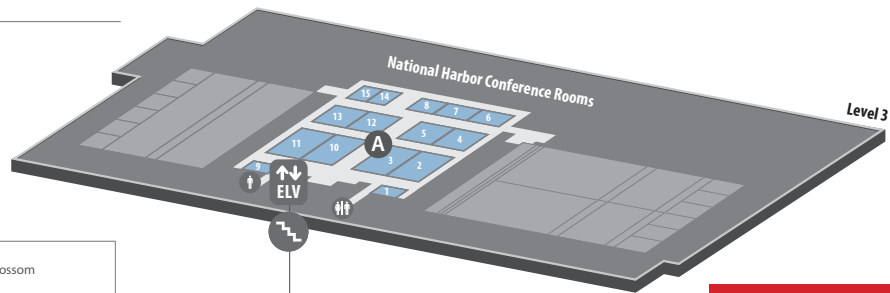

GAYLORD RESORT AND CONVENTION CENTER MAP

National Harbor Conference Rooms

- A National Harbor Conference Rooms

Ballroom Level

- B Maryland Ballroom
- C Chesapeake Conference Rooms
- D Potomac Ballroom
- E Baltimore Rooms
- F Fort Washington Boardroom
- G Annapolis Rooms
- H Woodrow Wilson Ballroom
- I Cherry Blossom Ballroom
- J Magnolia Rooms
- K Camellia Rooms
- L Azalea Rooms
- M Presidential Boardroom

Investment Summit Registration
Convention Center Foyer

Plenary Sessions
Potomac Ballroom

SelectUSA Academy Sessions
Annapolis Rooms
Baltimore Rooms
Cherry Blossom Ballroom
Woodrow Wilson Ballroom

Lobby Level

- N Mezzanine Conference Rooms

Exhibition Hall Entrance

Lower Atrium

- O Prince George's Exhibition Hall
- P Town Square
- Q Eastern Shore Meeting Space
- R Riverview Ballroom
- S Orchard Terrace

Exhibition Hall
Networking
SelectUSA Tech Pavilion
U.S. Government Pavilion
Prince George's C/D/E