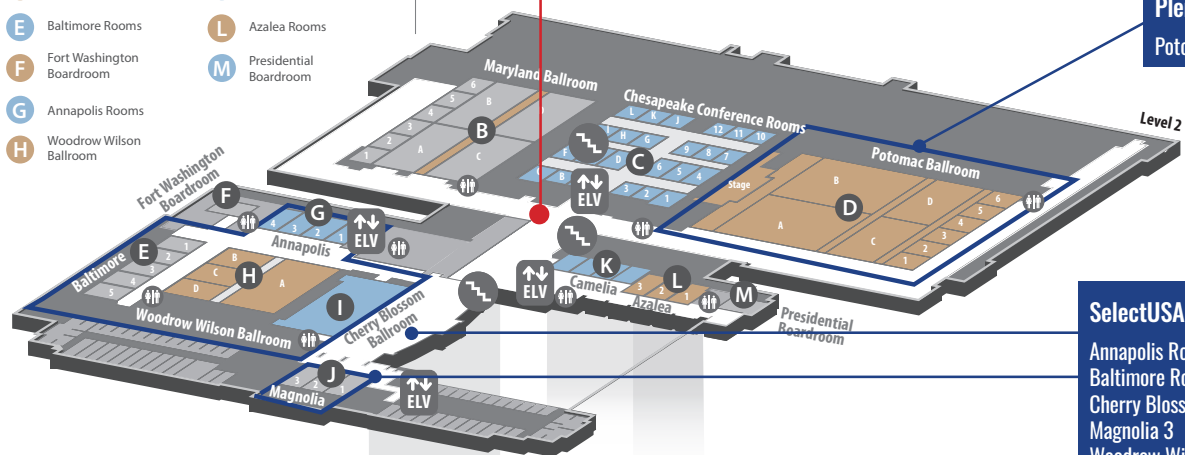

GAYLORD NATIONAL RESORT AND CONVENTION CENTER MAP

National Harbor Conference Rooms

A National Harbor Conference Rooms

Ballroom Level

- B** Maryland Ballroom
- C** Chesapeake Conference Rooms
- D** Potomac Ballroom
- E** Baltimore Rooms
- F** Fort Washington Boardroom
- G** Annapolis Rooms
- H** Woodrow Wilson Ballroom
- I** Cherry Blossom Ballroom
- J** Magnolia Rooms
- K** Camellia Rooms
- L** Azalea Rooms
- M** Presidential Boardroom

Lobby Level

N Mezzanine Conference Rooms

Lower Atrium

- O** Prince George's Exhibition Hall
- P** Town Square
- Q** Eastern Shore Meeting Space
- R** Riverview Ballroom
- S** Orchard Terrace